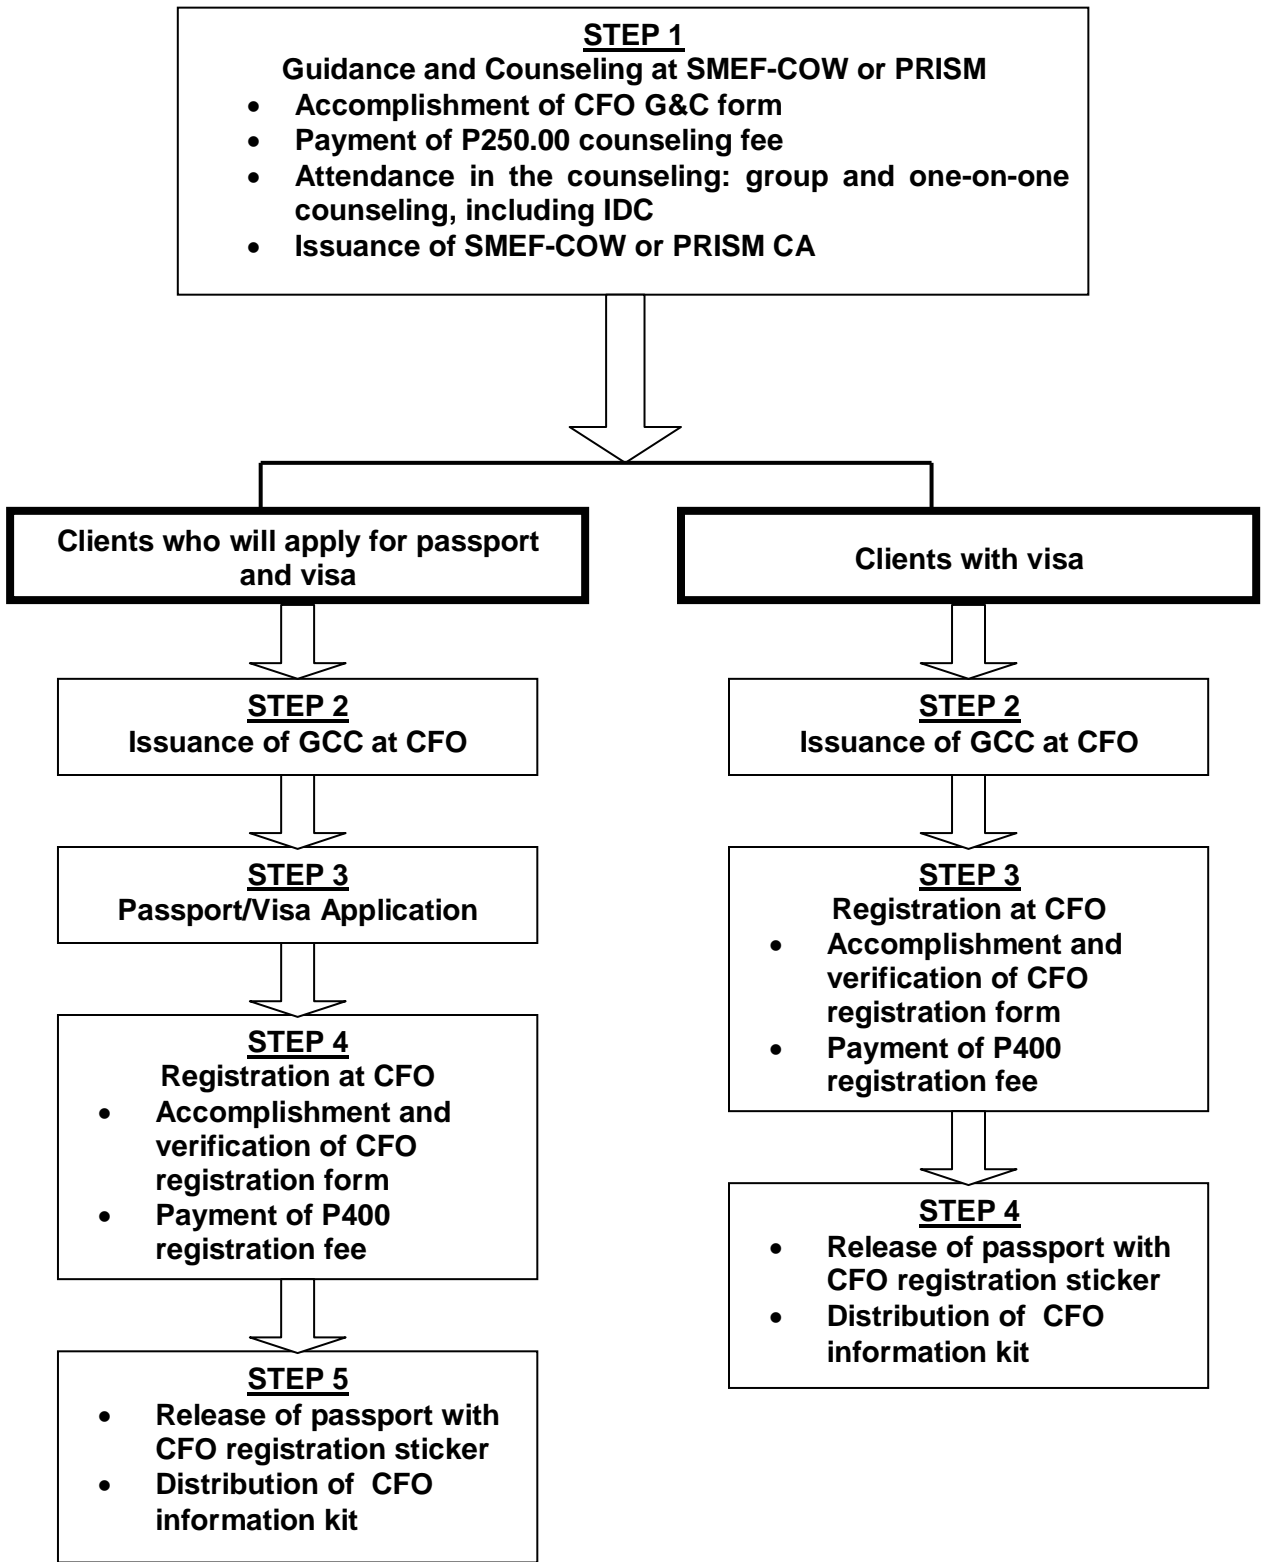

COMMISSION ON FILIPINOS OVERSEAS

GUIDANCE & COUNSELING PROGRAM
FLOWCHART OF OPERATIONS

Note:

CFO	–	Commission on Filipinos Overseas
SMEF-COW	–	St. Mary Euphrasia Foundation - Center for Overseas Workers
PRISM	–	People’s Reform Initiative for Social Mobilization, Inc.
G&C	–	Guidance and Counseling
IDC	–	In-depth Counseling
CA	–	Certificate of Attendance
GCC	–	Guidance and Counseling Certificate

CFO information kit includes immigrant handbook, directory of post arrival service providers, addresses of Philippine embassies and consulates, feedback form, and pre-departure checklist.